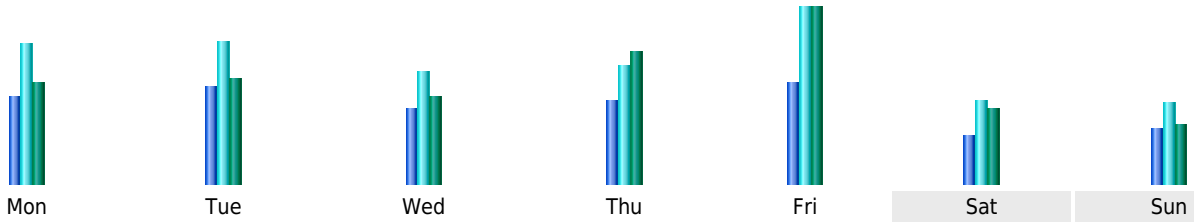

Statistics of visits of the VIVC - October 2013

Days of week

Day	Pages	Hits	Bandwidth
Mon	2,359	3,775	94.65 MB
Tue	2,573	3,780	97.87 MB
Wed	2,021	3,025	81.63 MB
Thu	2,210	3,185	123.29 MB
Fri	2,707	4,720	165.21 MB
Sat	1,269	2,252	70.28 MB
Sun	1,488	2,155	56.44 MB

Hours

Hours	Pages	Hits	Bandwidth	Hours	Pages	Hits	Bandwidth
00	1,409	1,958	57.68 MB	12	4,576	6,336	281.28 MB
01	1,104	1,474	41.52 MB	13	3,955	6,271	151.37 MB
02	1,040	1,733	82.43 MB	14	5,761	7,706	201.27 MB
03	854	1,327	31.90 MB	15	4,629	7,977	274.29 MB
04	766	1,032	34.04 MB	16	4,414	6,728	179.54 MB
05	714	1,126	30.13 MB	17	3,000	3,875	111.54 MB
06	1,464	4,529	149.87 MB	18	3,180	6,705	168.91 MB
07	2,035	2,760	69.47 MB	19	2,696	5,315	196.42 MB
08	2,839	3,611	74.50 MB	20	2,768	4,111	141.04 MB
09	3,561	7,076	166.98 MB	21	3,249	4,389	151.76 MB
10	2,997	4,113	140.96 MB	22	2,472	3,355	82.15 MB
11	3,820	5,536	169.95 MB	23	2,020	2,526	71.28 MB