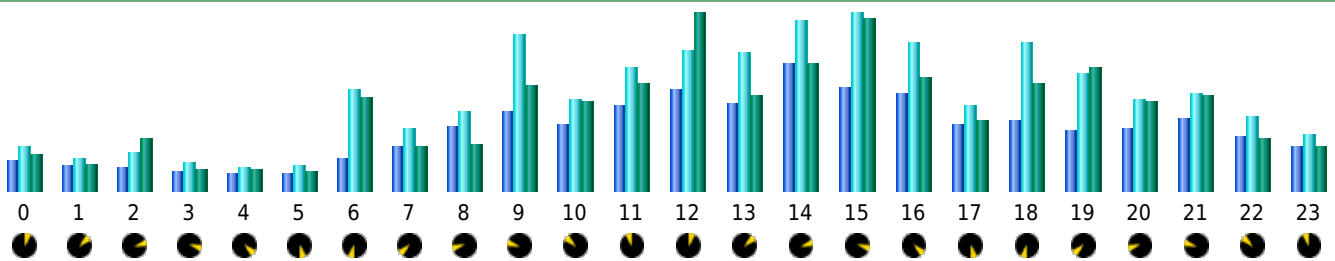

Statistics of visits of the VIVC - October 2013

Days of week

Day	Pages	Hits	Bandwidth
Mon	2,359	3,775	94.65 MB
Tue	2,573	3,780	97.87 MB
Wed	2,021	3,025	81.63 MB
Thu	2,210	3,185	123.29 MB
Fri	2,707	4,720	165.21 MB
Sat	1,269	2,252	70.28 MB
Sun	1,488	2,155	56.44 MB

Hours

Hours	Pages	Hits	Bandwidth	Hours	Pages	Hits	Bandwidth
00	1,409	1,958	57.68 MB	12	4,576	6,336	281.28 MB
01	1,104	1,474	41.52 MB	13	3,955	6,271	151.37 MB
02	1,040	1,733	82.43 MB	14	5,761	7,706	201.27 MB
03	854	1,327	31.90 MB	15	4,629	7,977	274.29 MB
04	766	1,032	34.04 MB	16	4,414	6,728	179.54 MB
05	714	1,126	30.13 MB	17	3,000	3,875	111.54 MB
06	1,464	4,529	149.87 MB	18	3,180	6,705	168.91 MB
07	2,035	2,760	69.47 MB	19	2,696	5,315	196.42 MB
08	2,839	3,611	74.50 MB	20	2,768	4,111	141.04 MB
09	3,561	7,076	166.98 MB	21	3,249	4,389	151.76 MB
10	2,997	4,113	140.96 MB	22	2,472	3,355	82.15 MB
11	3,820	5,536	169.95 MB	23	2,020	2,526	71.28 MB