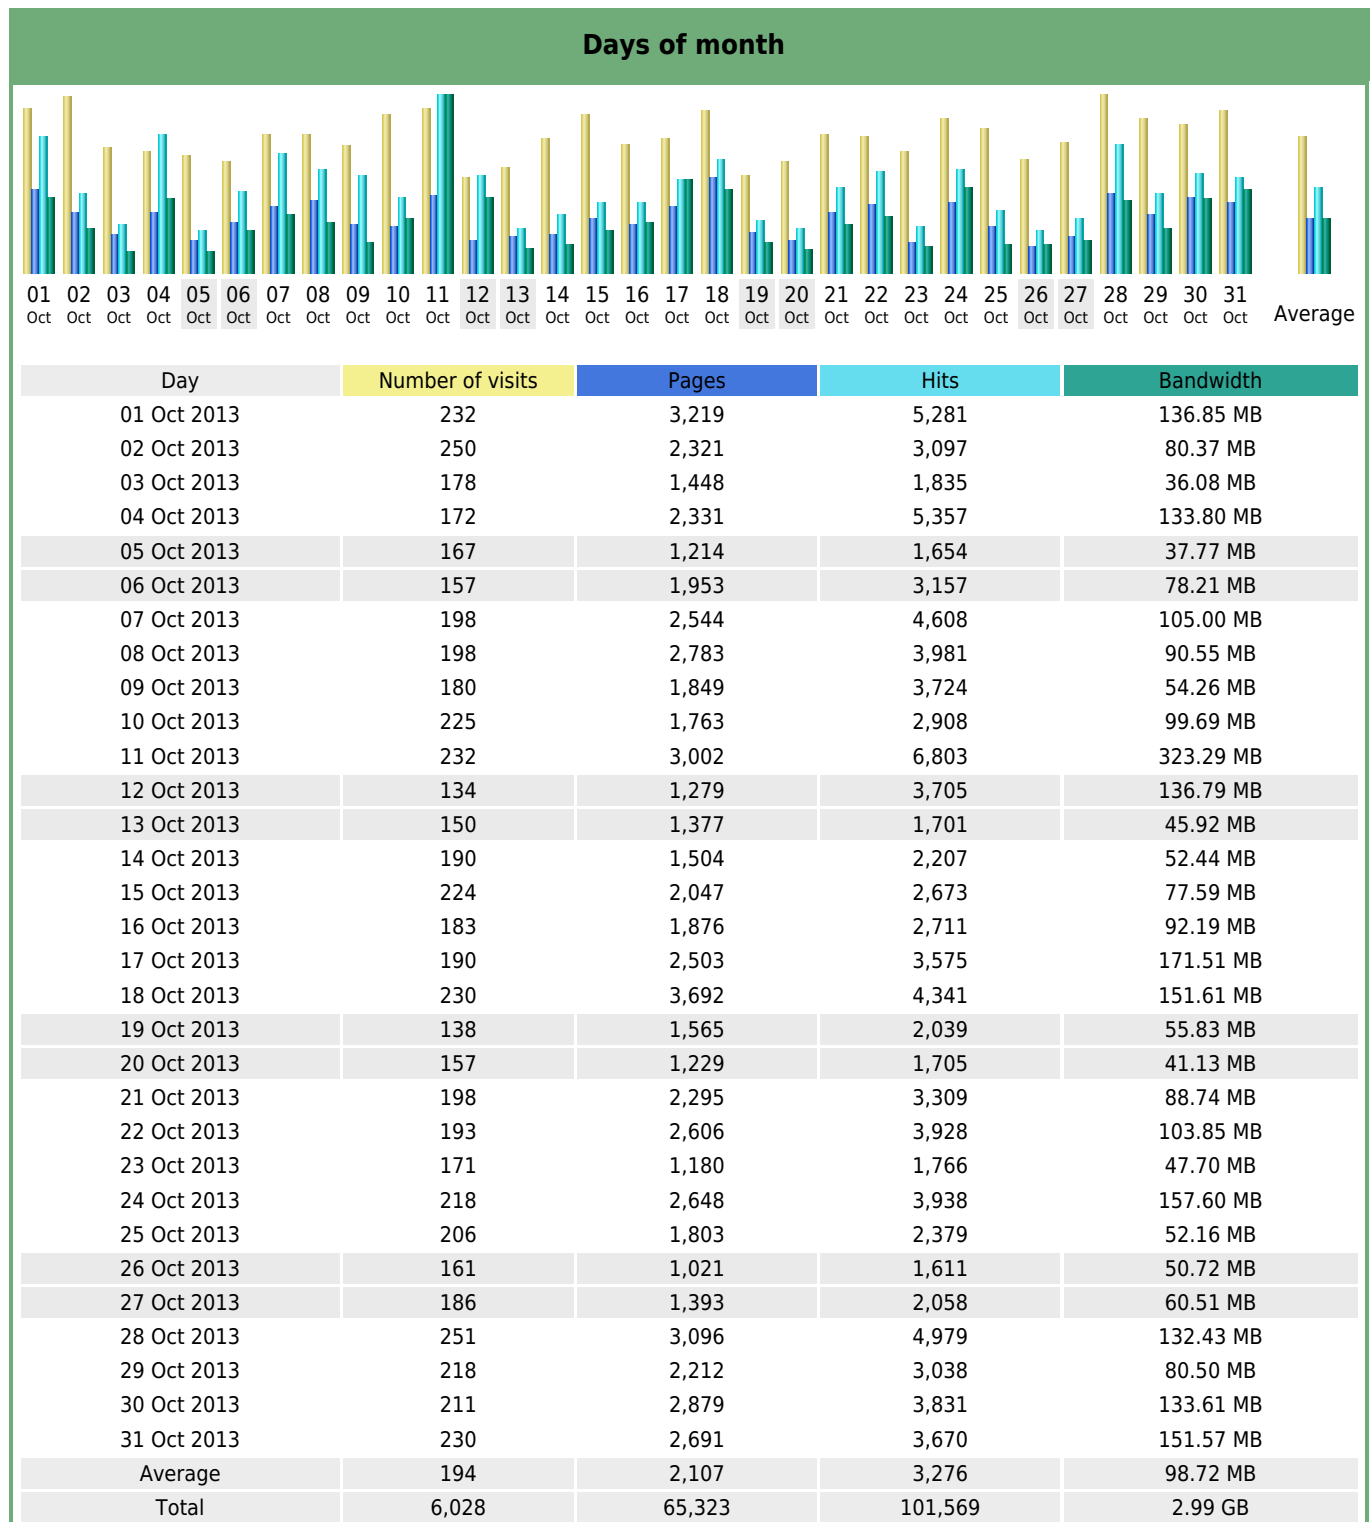

Statistics of visits of the VIVC - October 2013

Days of week

Day	Pages	Hits	Bandwidth
Mon	2,359	3,775	94.65 MB
Tue	2,573	3,780	97.87 MB
Wed	2,021	3,025	81.63 MB
Thu	2,210	3,185	123.29 MB
Fri	2,707	4,720	165.21 MB
Sat	1,269	2,252	70.28 MB
Sun	1,488	2,155	56.44 MB

Hours

Hours	Pages	Hits	Bandwidth	Hours	Pages	Hits	Bandwidth
00	1,409	1,958	57.68 MB	12	4,576	6,336	281.28 MB
01	1,104	1,474	41.52 MB	13	3,955	6,271	151.37 MB
02	1,040	1,733	82.43 MB	14	5,761	7,706	201.27 MB
03	854	1,327	31.90 MB	15	4,629	7,977	274.29 MB
04	766	1,032	34.04 MB	16	4,414	6,728	179.54 MB
05	714	1,126	30.13 MB	17	3,000	3,875	111.54 MB
06	1,464	4,529	149.87 MB	18	3,180	6,705	168.91 MB
07	2,035	2,760	69.47 MB	19	2,696	5,315	196.42 MB
08	2,839	3,611	74.50 MB	20	2,768	4,111	141.04 MB
09	3,561	7,076	166.98 MB	21	3,249	4,389	151.76 MB
10	2,997	4,113	140.96 MB	22	2,472	3,355	82.15 MB
11	3,820	5,536	169.95 MB	23	2,020	2,526	71.28 MB